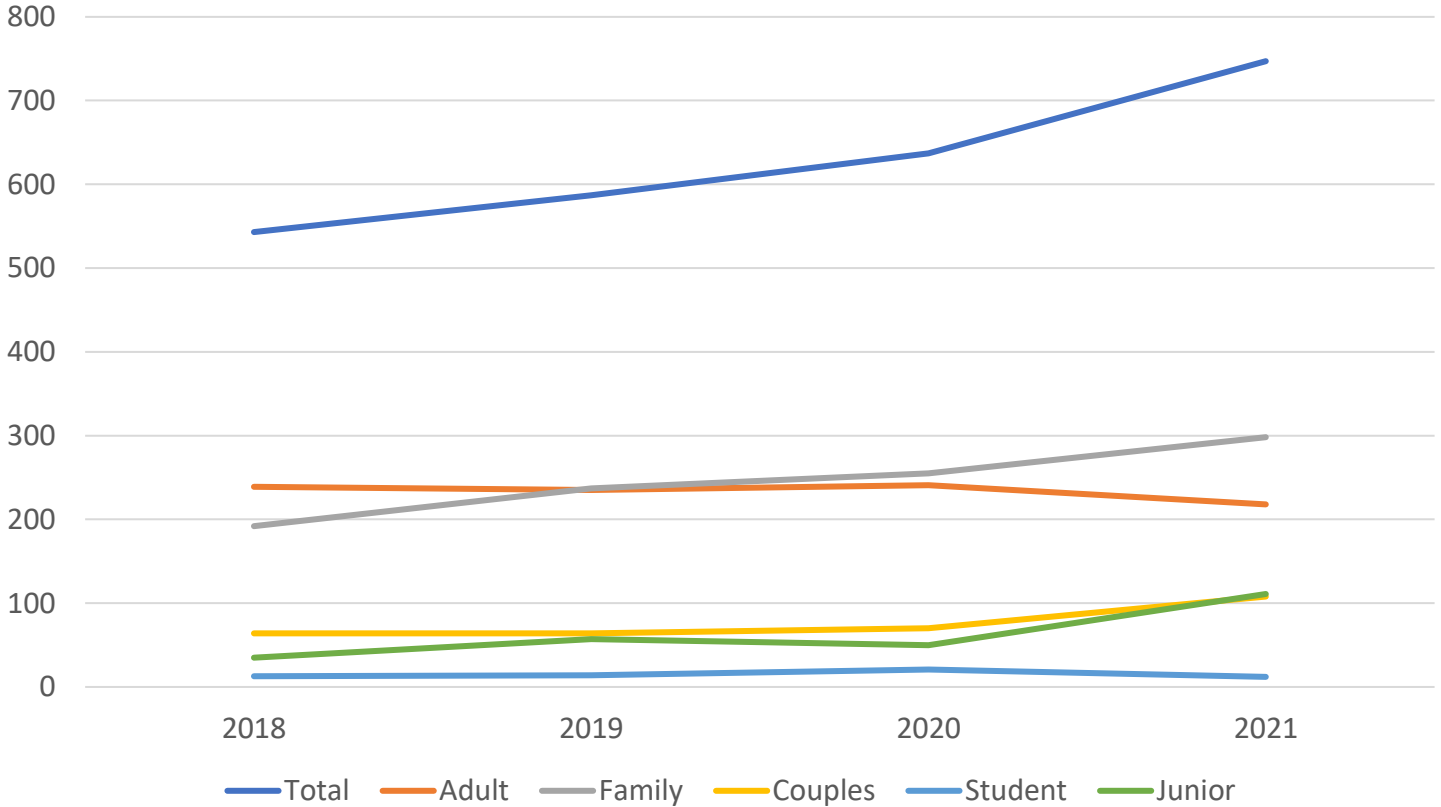

# ATC Membership Trends

## 2021 Membership

Location:	Type:	Age:	Gender:
Burlington 594	Adult 218	Adult 489	Female 323
Oakville 127	Couples 108	Child 254	Male 420
Other 22	Family 298	Seniors 51	
	Junior 111	Average 38.0	
	Student 12		
	Total 747		